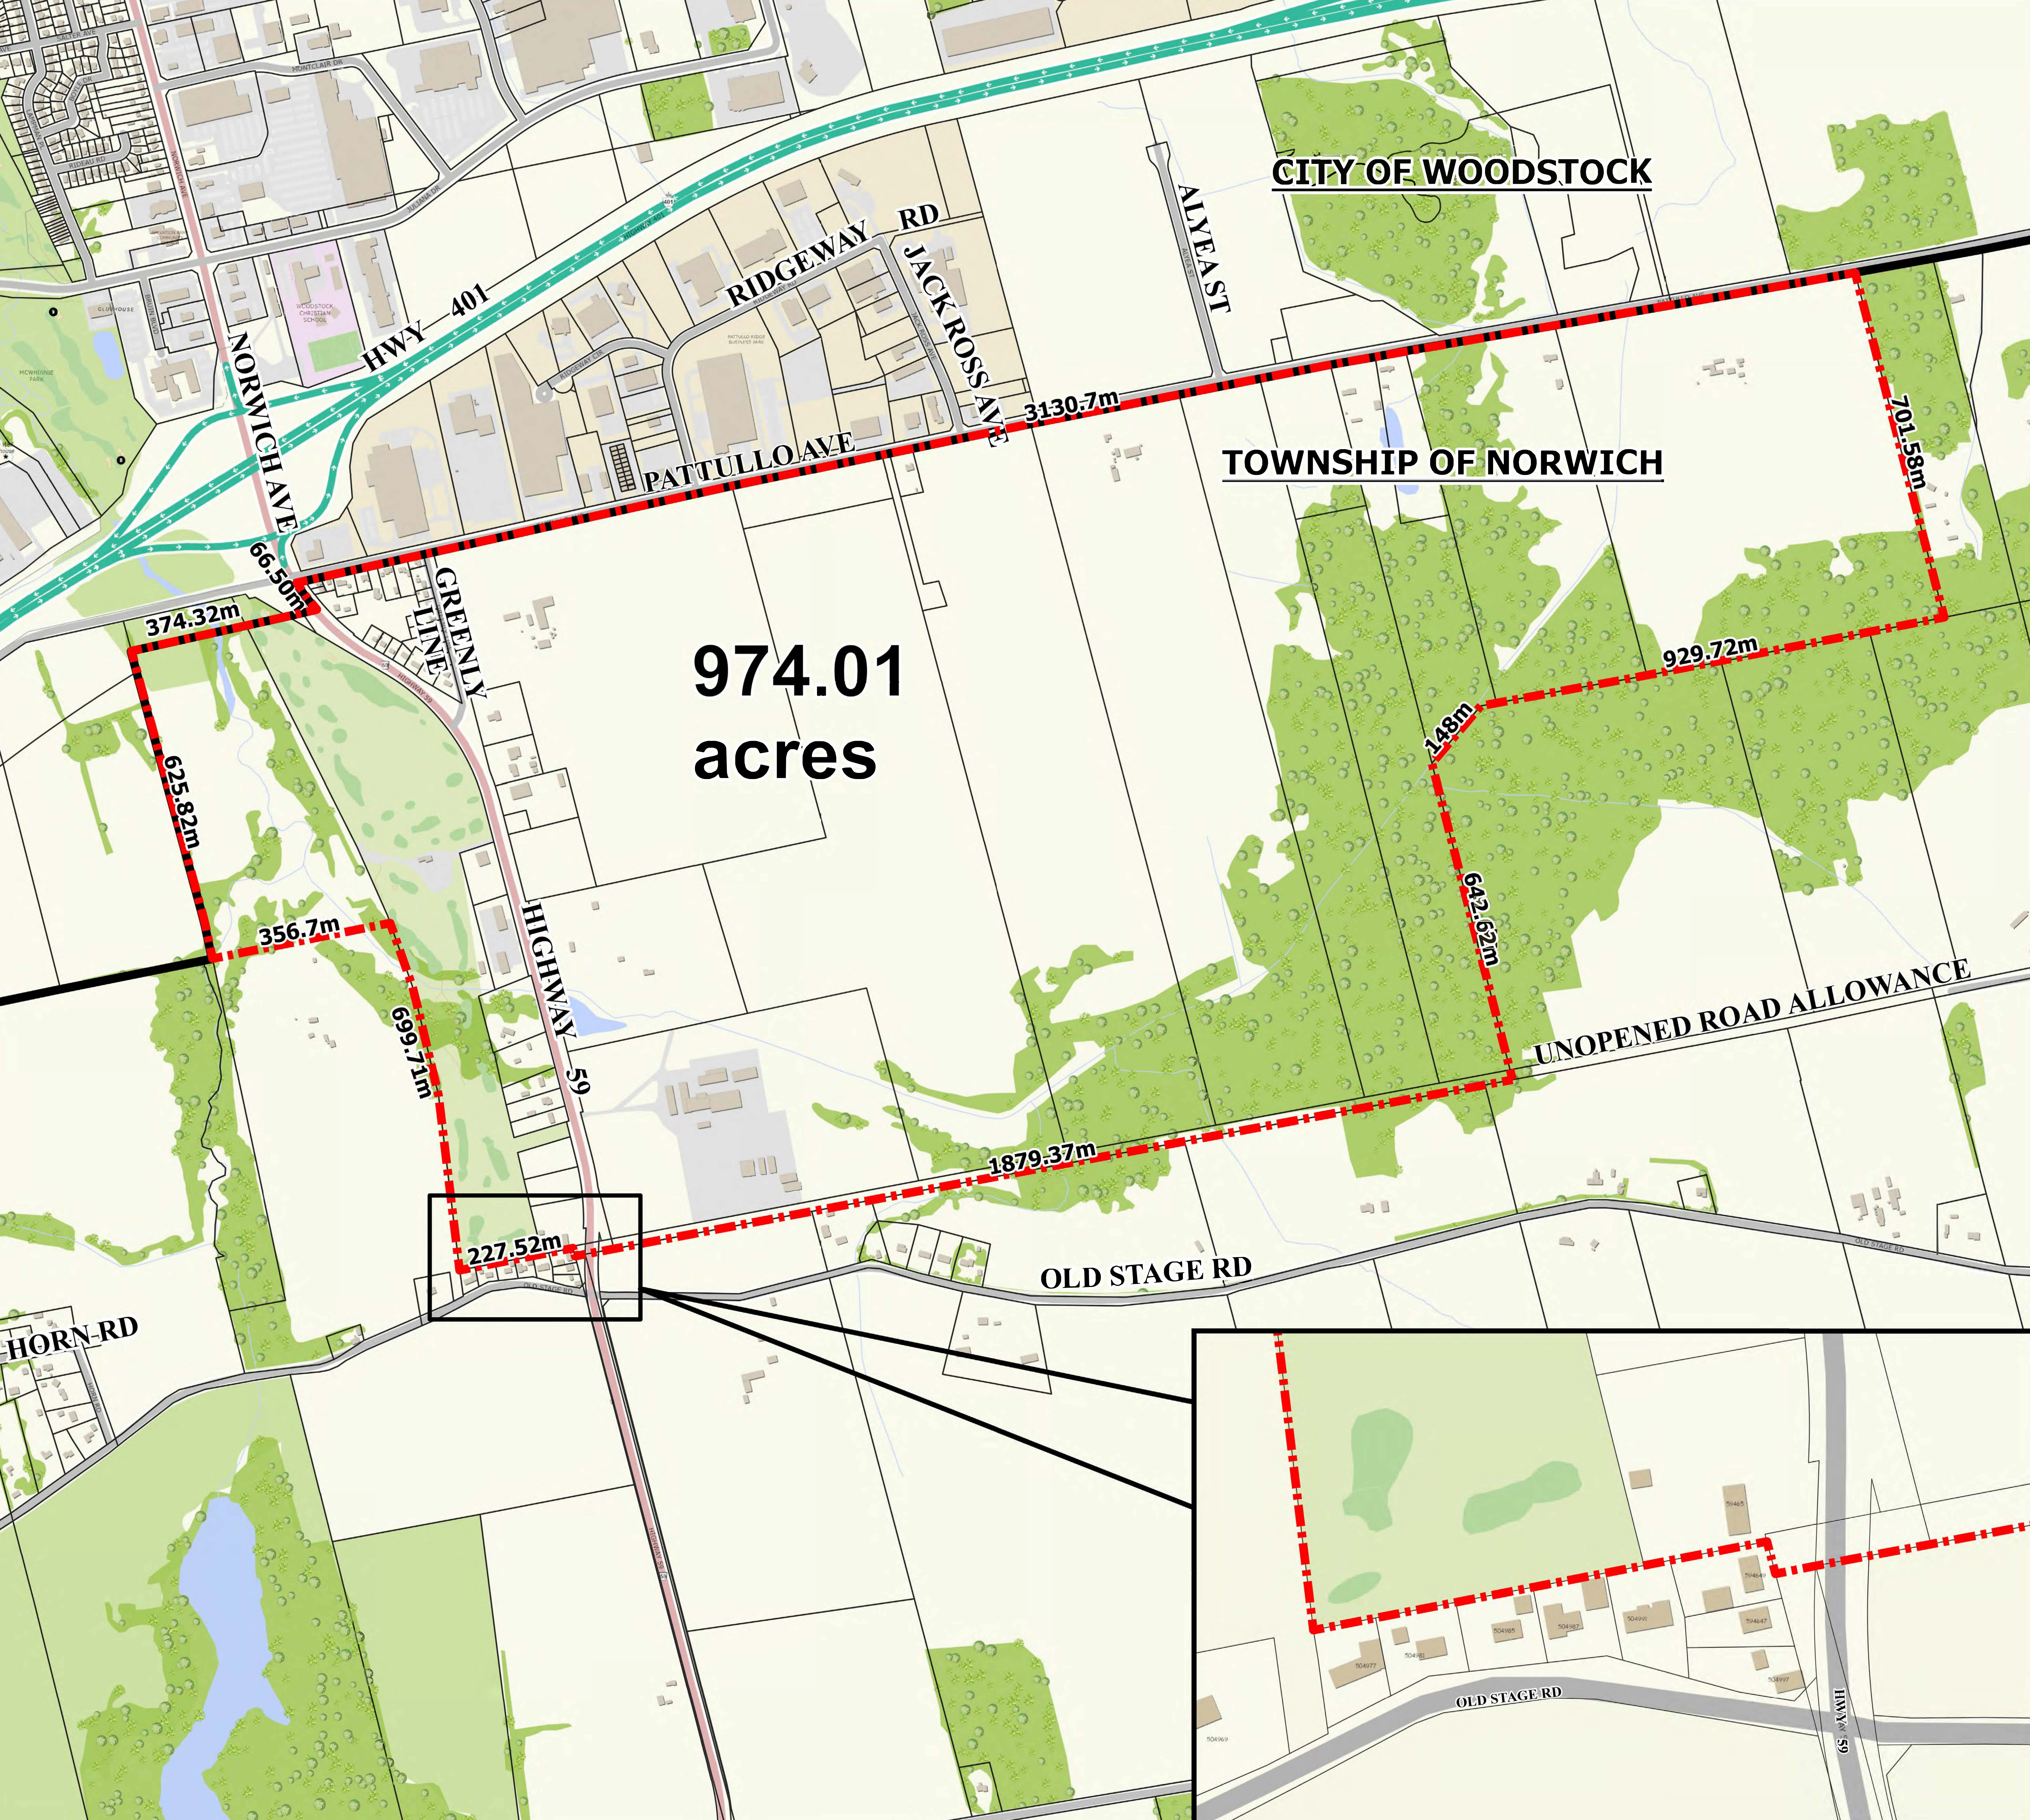

KEY MAP

Legend

- Potential Boundary Adjustment Area
- City Limits
- Parcels

CITY OF WOODSTOCK

TOWNSHIP OF NORWICH

**974.01
acres**

UNOPENED ROAD ALLOWANCE

Engineer's Office