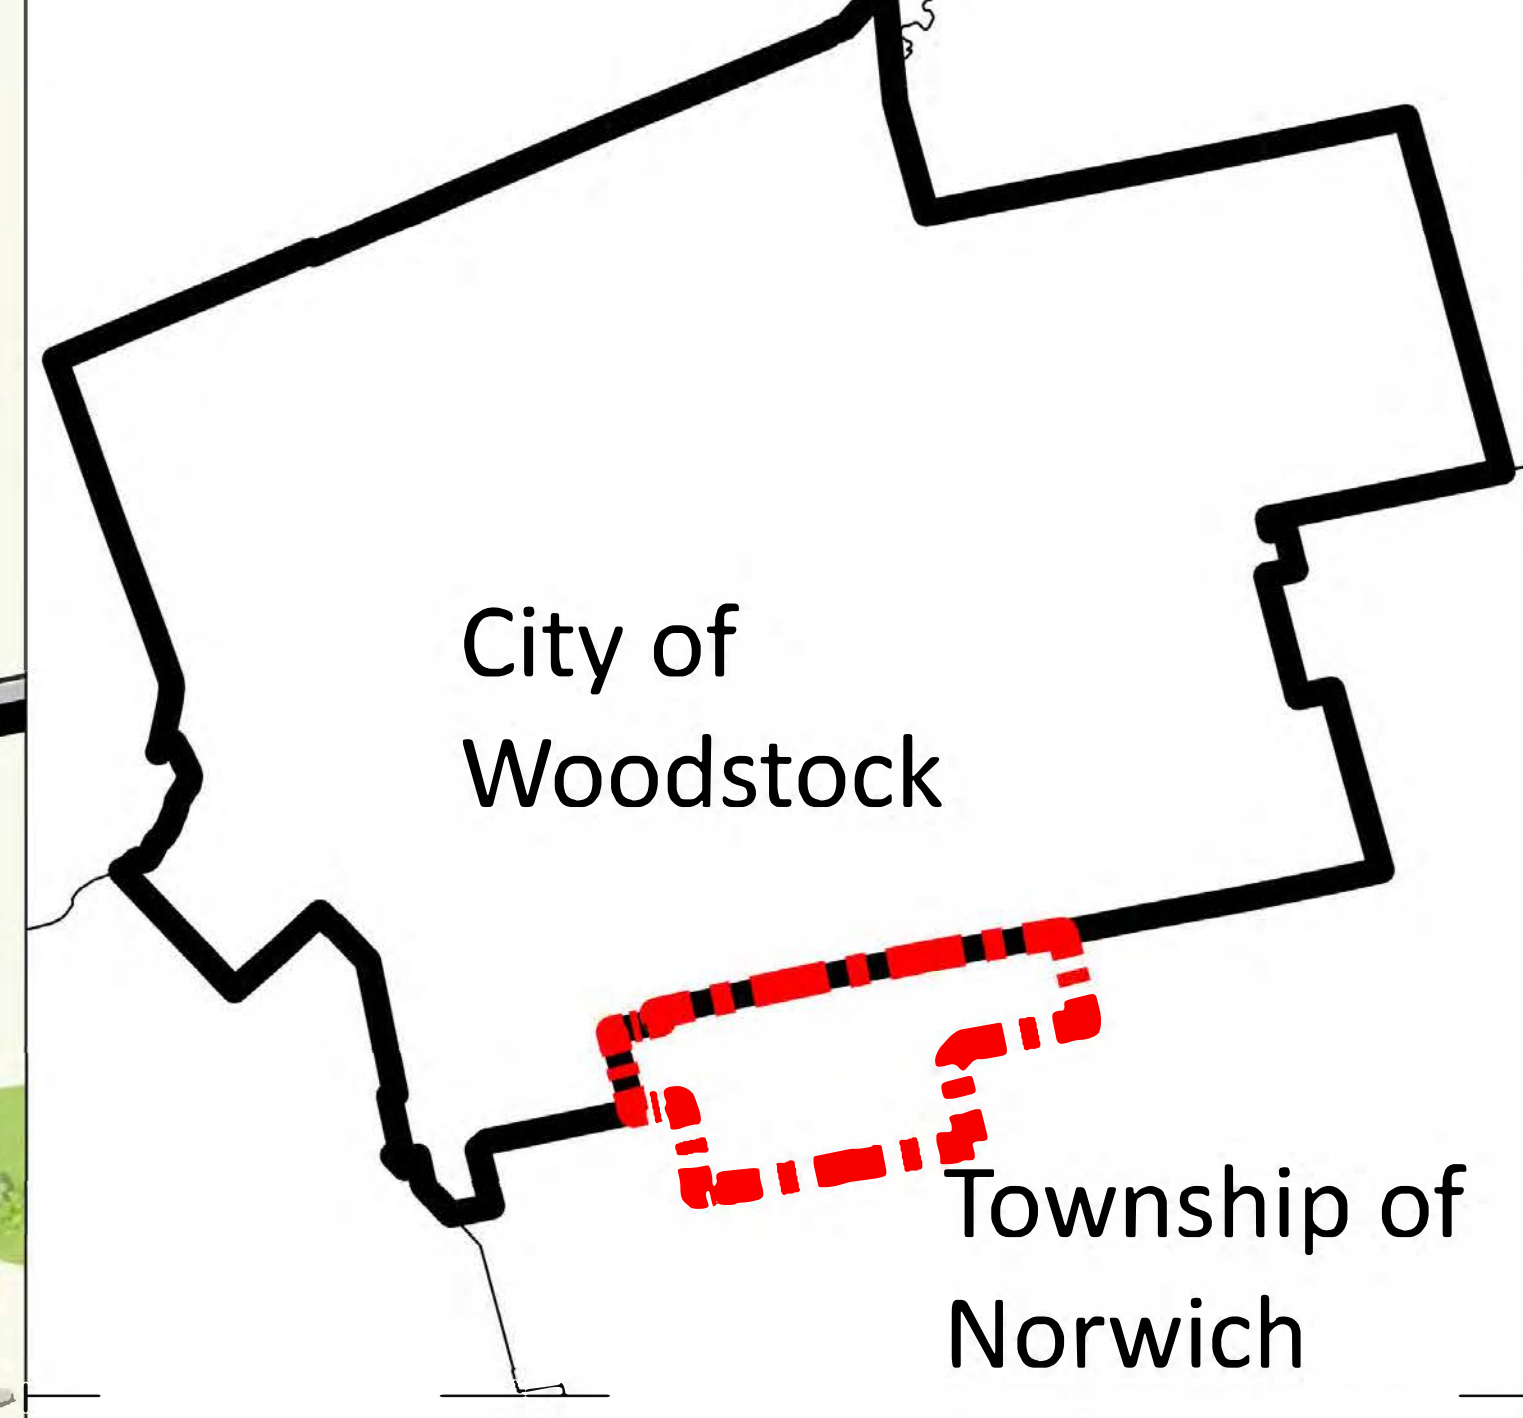

KEY MAP

Legend

- Potential Boundary Adjustment Area
- City Limits
- Parcels

CITY OF WOODSTOCK

TOWNSHIP OF NORWICH

**974.01
acres**

UNOPENED ROAD ALLOWANCE

Engineer's Office