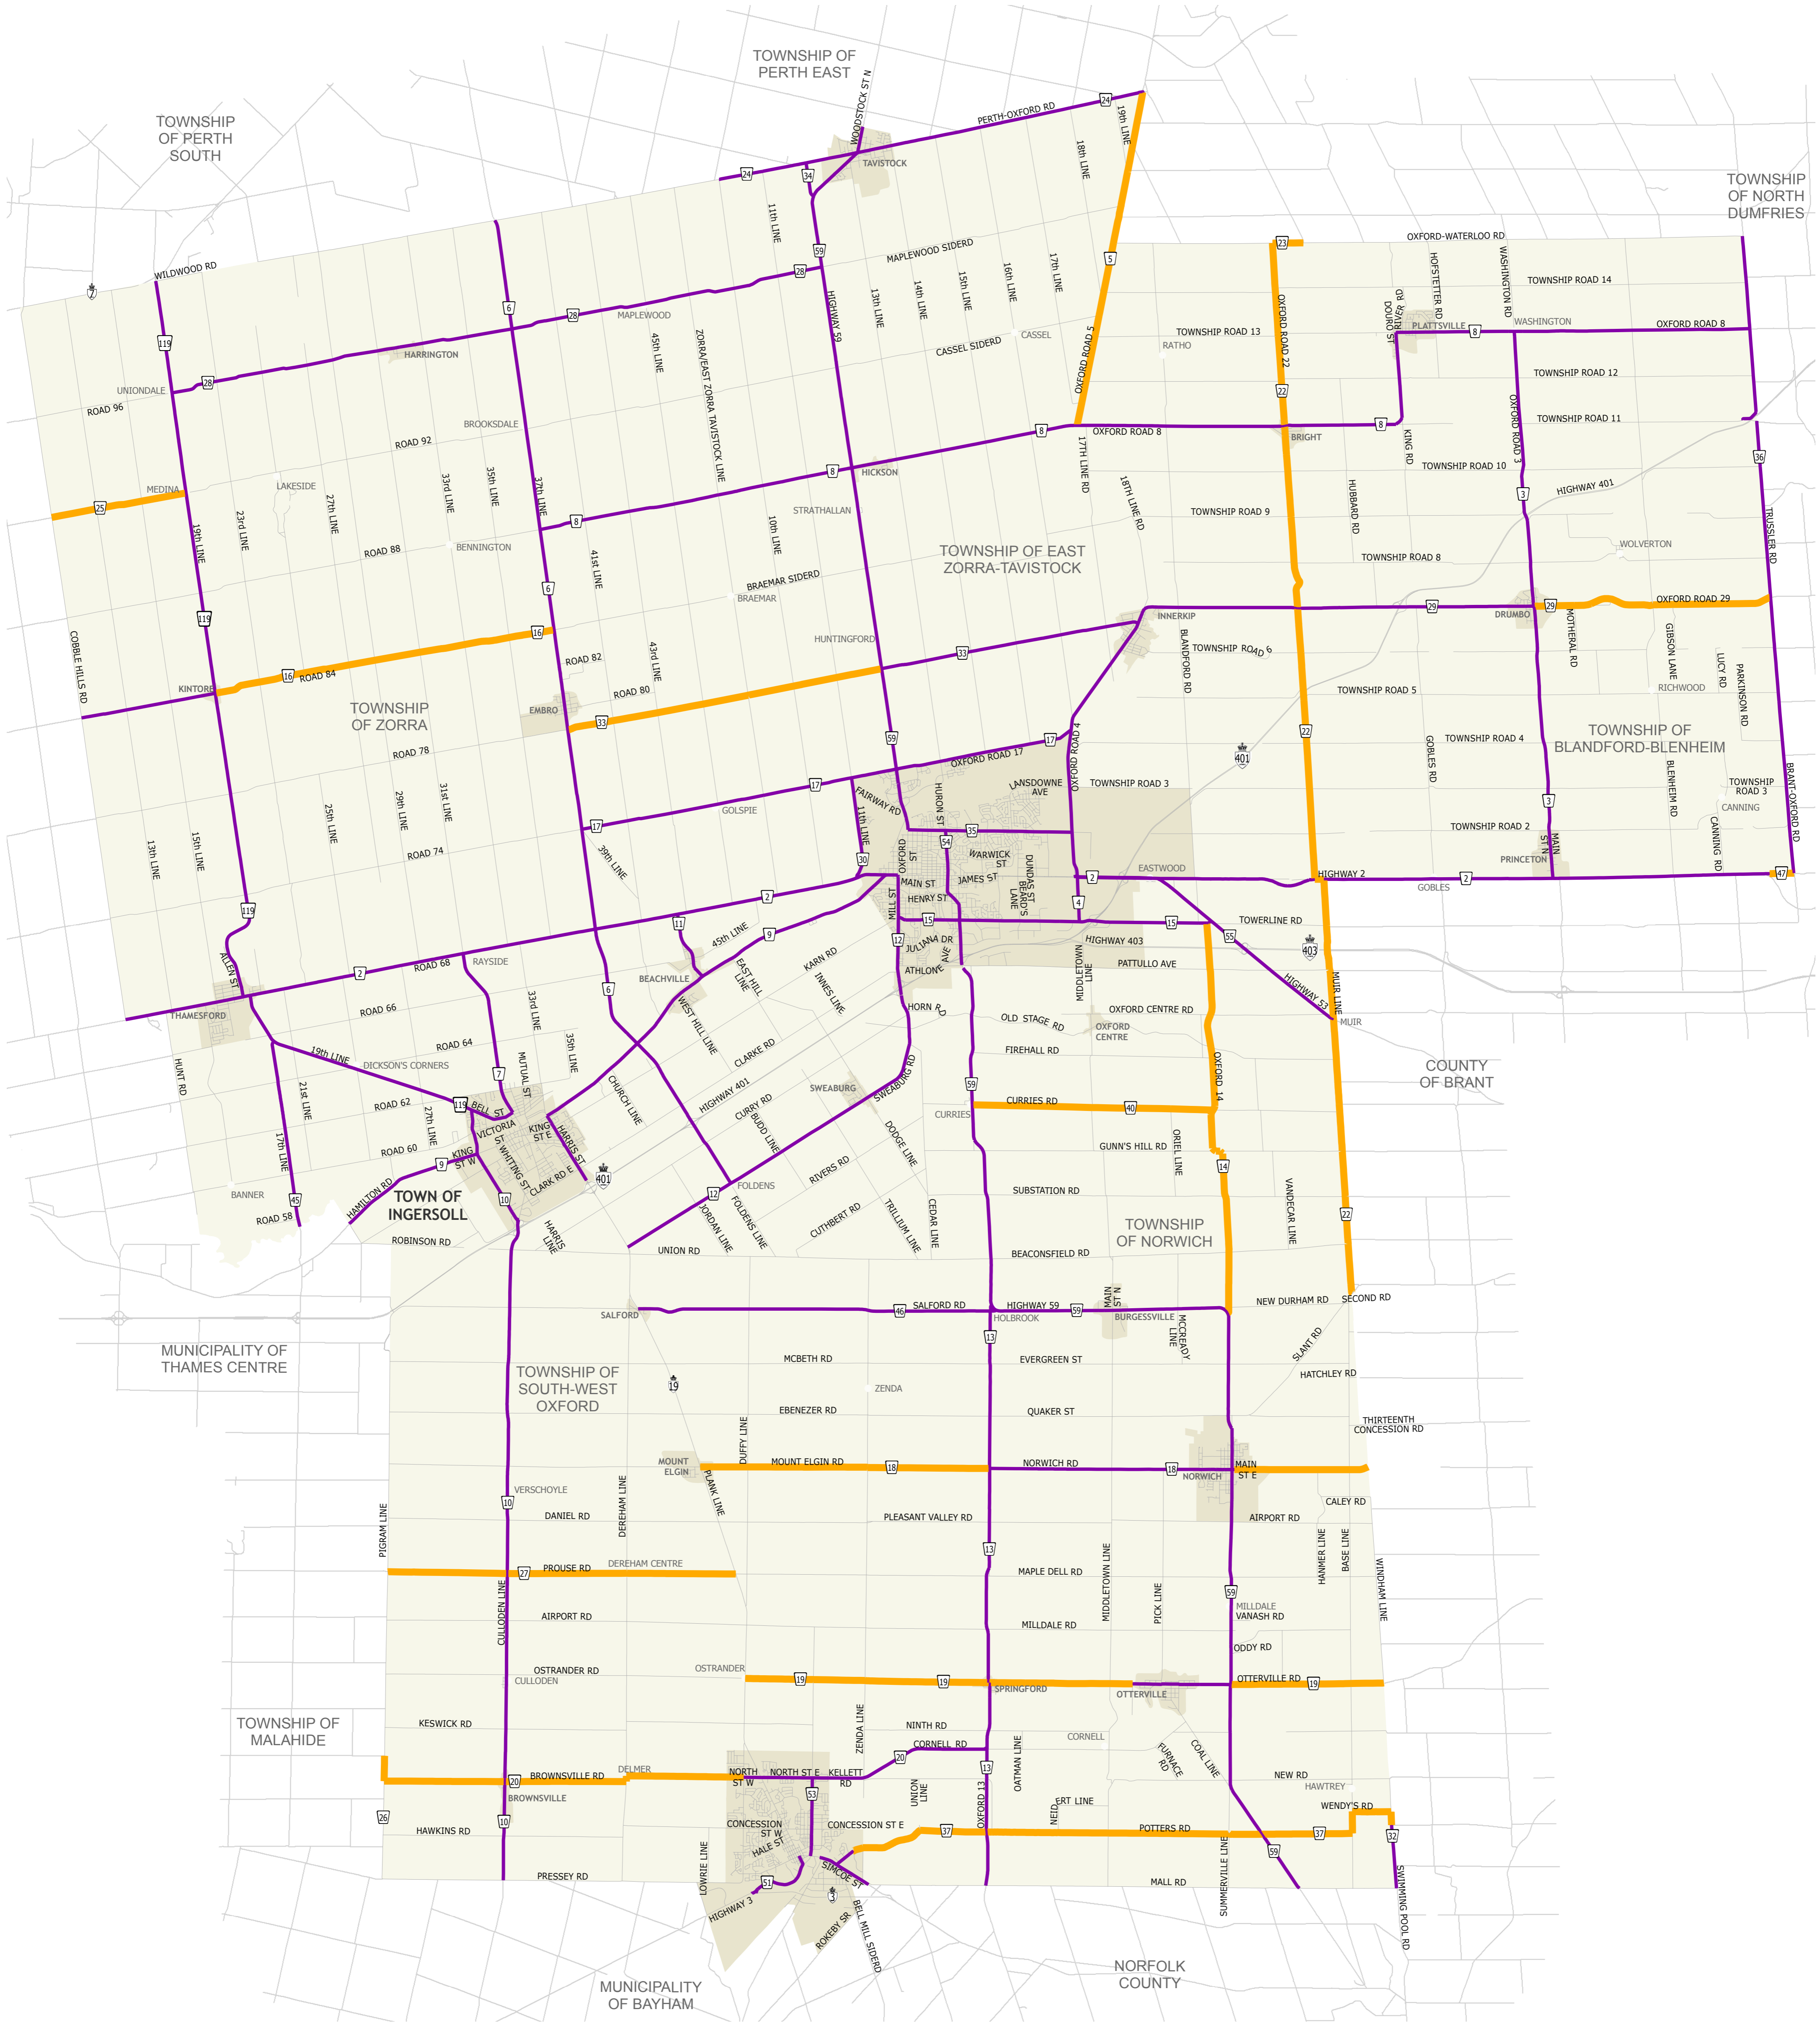

# OXFORD COUNTY REDUCED LOAD LIMIT

- Reduced Load Applies
- Road Not Designated
- Provincial Highway / Freeway
- County Road
- Municipal Road
- Railroad
- Village / Town
- Municipal Limit

Produced By The Department of Corporate Services  
Information Services ©2019

Map updated December, 2019. Load restrictions are outlined in By-law 6191-2020, Reduced Load Roads.